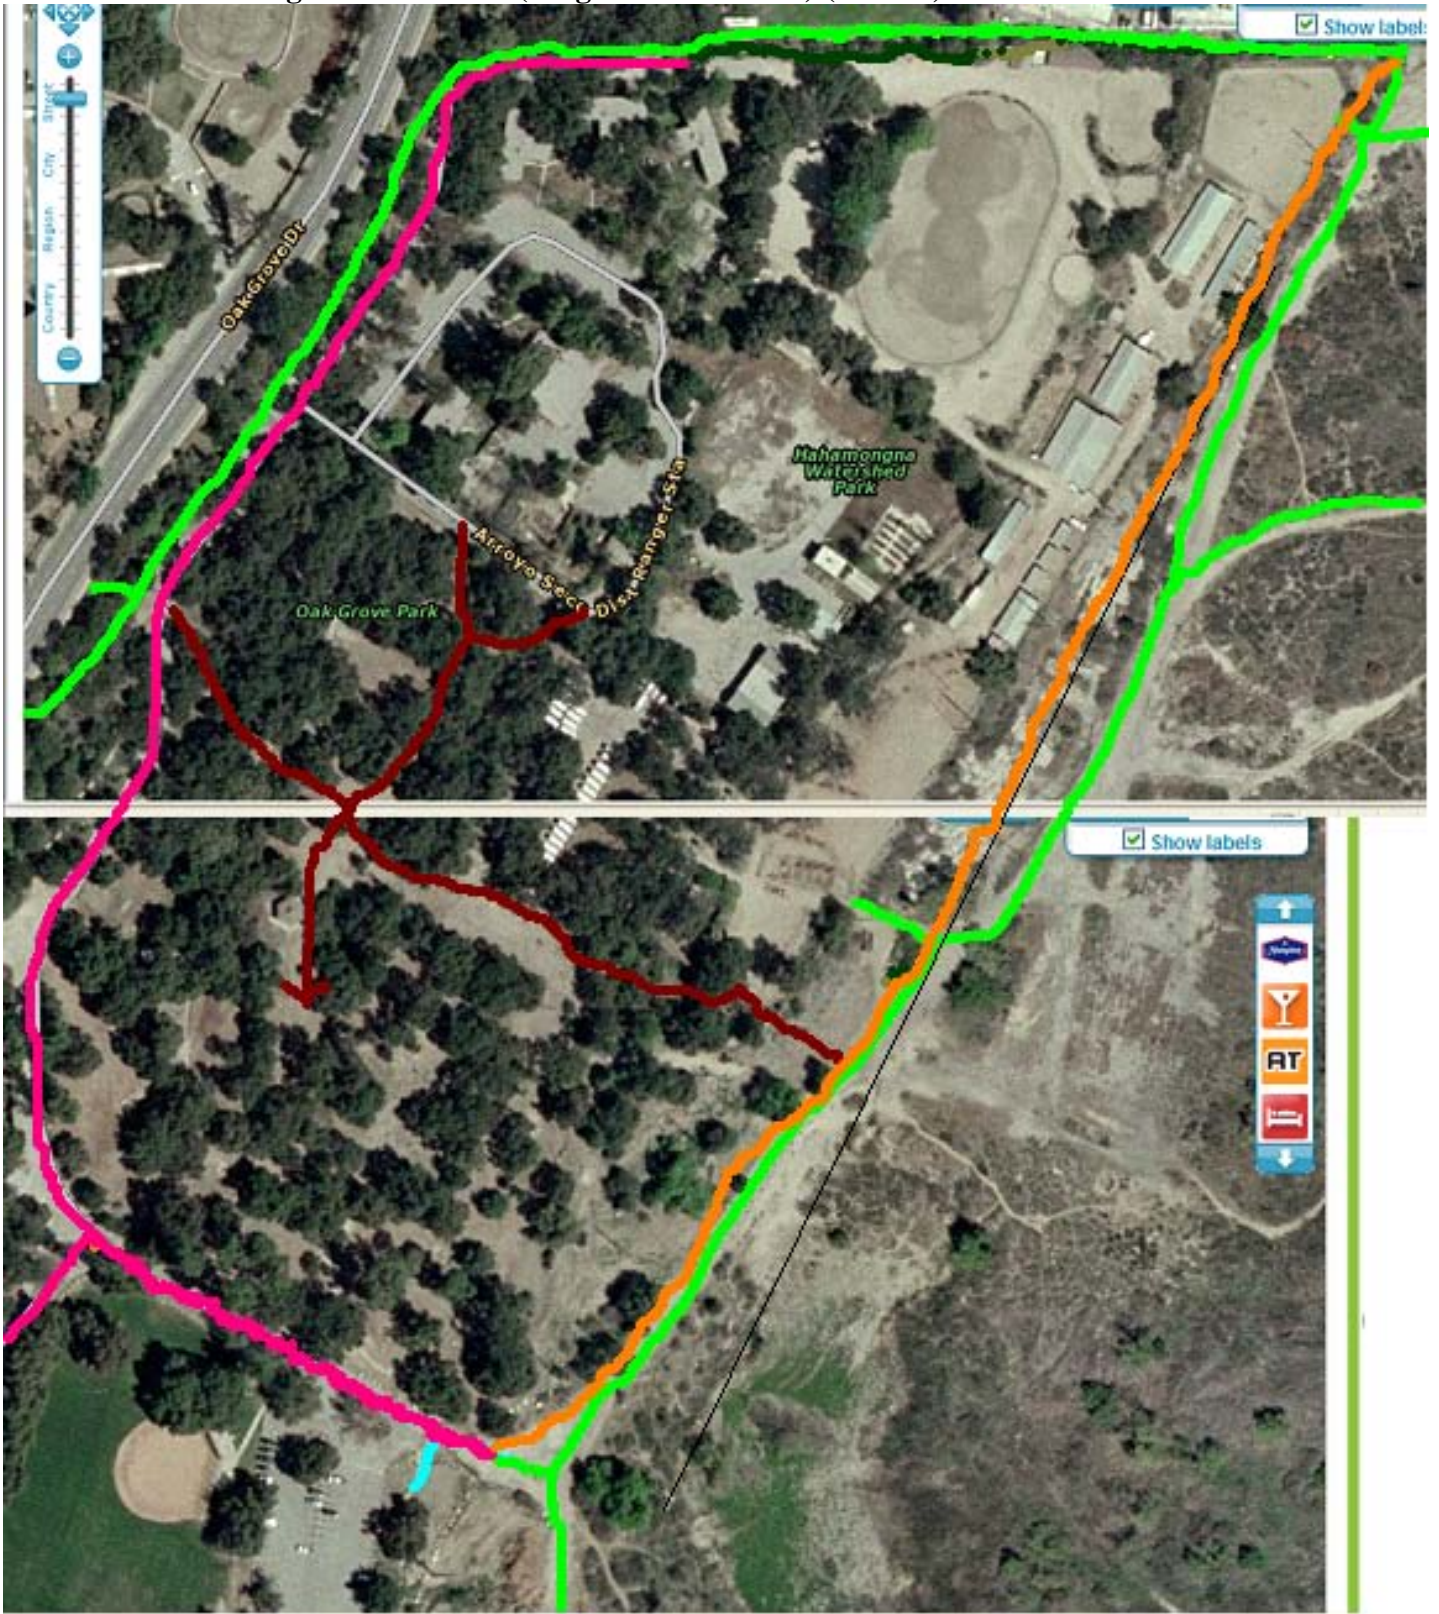

Friends of Hahamongna - Solution 3 (Original Alternative) (9/13/09)

Legend:

Road to Parking, Park Road & Bike Route, Equestrian / Hiking Trail, Staff Proposed Trails, FOH Proposed Equestrian / Hiking Connector Trail, Proposed Bikeway